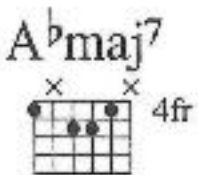

JUST THE WAY YOU ARE

Words & Music by Billy Joel.

♩ = 120 Modern latin ballad

E^b5 A^bm⁶ E^b5 A^b/E^b E^bsus⁴ E^b5 A^bm⁶ E^b5 A^b/E^b E^bsus⁴

Musical notation for the first system, including guitar chords and piano accompaniment. The piano part is marked *espr.*

1^o Rubato
2^o Latin

E^b Cm⁷ A^bmaj⁷ Cm⁹ E^b13

1. Don't go chang - ing and try and please me;
 2. Don't go try - ing some new fa - shion,

Cue notes 2^o only etc.

A^bmaj⁷ A^bm⁶ E^b/G B^bm⁷ E^b13

you ne - ver let me down be - fore.
 don't change the co - lour of your hair.

8 Don't i - ma - gine — you're too fa - mi - liar,
You al - ways — have my un - spo - ken pas - sion

8 and I don't see — you a - ny - more. — I —
al - though I might — not seem — to care. — I —

A tempo latino

8 — would not leave — you — in times of — trou - ble; —
— don't — want cle - ver — con - ver - sa - tion, —

8 we ne - ver could have come — this — far, — mmm. —
I ne - ver want to work — that — hard, — mmm. —