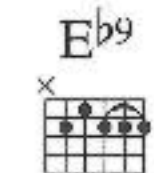

A tempo latino

8 — would not leave — you — in times of — trou - ble; —
— don't — want cle - ver — con - ver - sa - tion, —