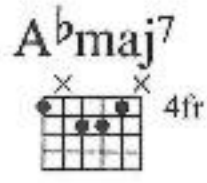

JUST THE WAY YOU ARE

Words & Music by Billy Joel.

♩ = 120 Modern latin ballad

E^b5 A^bm⁶ E^b5 A^b/E^b E^bsus⁴ E^b5 A^bm⁶ E^b5 A^b/E^b E^bsus⁴

Musical notation for the first system, including guitar chords and piano accompaniment. The piano part is marked *espr.*

1^o Rubato
2^o Latin

E^b Cm⁷ A^bmaj⁷ Cm⁹ E^b13

1. Don't go chang - ing and try and please me;
 2. Don't go try - ing some new fa - shion,

Cue notes 2^o only etc.

A^bmaj⁷ A^bm⁶ E^b/G B^bm⁷ E^b13

you ne - ver let me down be - fore.
 don't change the co - lour of your hair.