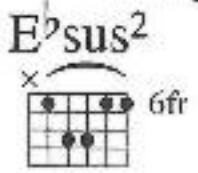

A tempo latino

8 — would not leave — you — in times of — trou - ble; —
— don't — want cle - ver — con - ver - sa - tion, —