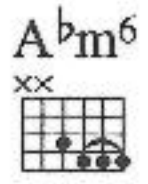

JUST THE WAY YOU ARE

Words & Music by Billy Joel.

♩ = 120 Modern latin ballad

E^b5 A^bm⁶ E^b5 A^b/E^b E^bsus⁴ E^b5 A^bm⁶ E^b5 A^b/E^b E^bsus⁴

Musical notation for the first system, including guitar chords and piano accompaniment. The piano part is marked *espr.*

1^o Rubato
2^o Latin

E^b Cm⁷ A^bmaj⁷ Cm⁹ E^b13

1. Don't go chang - ing and try and please me;
 2. Don't go try - ing some new fa - shion,

Cue notes 2^o only etc.

A^bmaj⁷ A^bm⁶ E^b/G B^bm⁷ E^b13

you ne - ver let me down be - fore.
 don't change the co - lour of your hair.