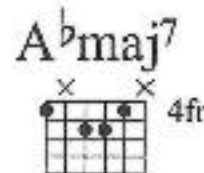

A tempo latino

8 — would not leave — you — in times of — trou - ble; —
— don't — want cle - ver — con - ver - sa - tion, —