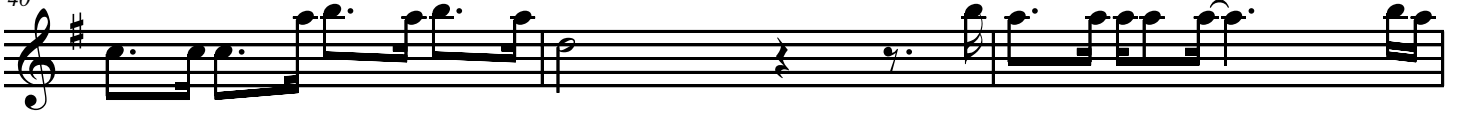

Bright Side of Life

2

31

34

37

40

43

46

49

52

55

58

61